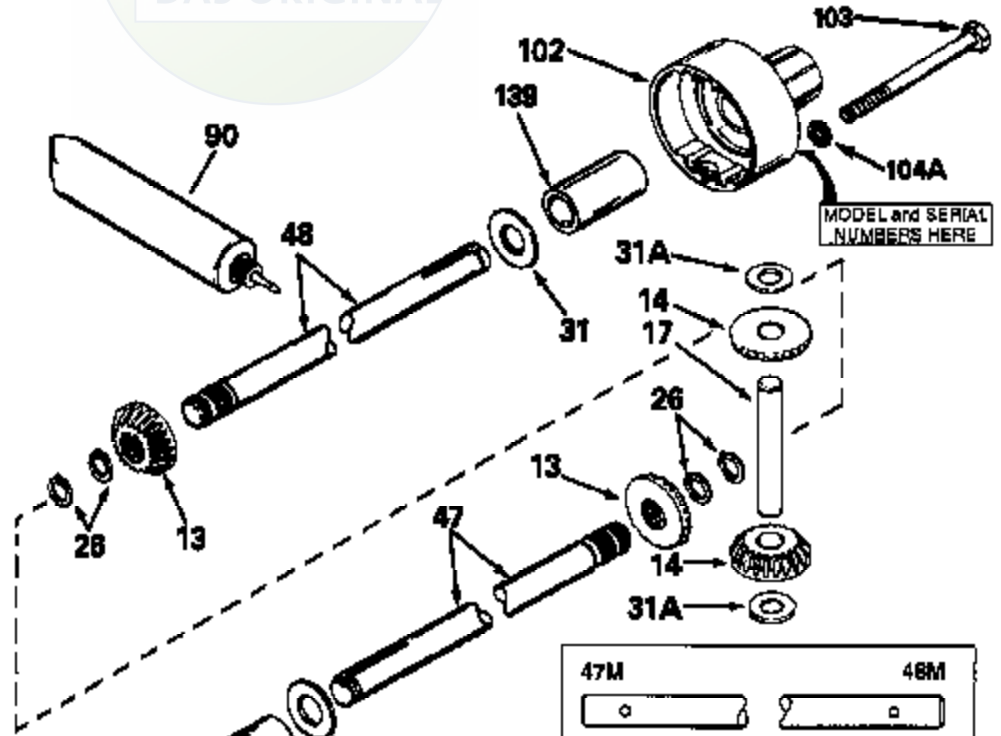

47	48
47A	48A
47B	48B
47C	48C
47D	48D
47E	48E
47H	48H
47L	48L

MODEL and SERIAL NUMBERS HERE

MODEL and SERIAL NUMBERS HERE

47M	48M
47P	48P
47R	48R
47V	48V
47W	48W
47X	48X

Ref #	Part Number	Qty	Description
13	778067		Gear, Bevel (16 teeth)
14	778068		Gear, Pinion (16 teeth)
17	786040		Pin, Drive
26	792018		Ring, Retaining
31	780001		Washer (3/4" ID x 1-1/2" OD x 1/16" t hick)
31A	780096		Washer, Thrust
47B	774249		Axle (18" long)
48B	774249		Axle (18" long)
82	786043		Sprocket. No Teeth 54. O.D. 8.823
82	786051		Sprocket. No Teeth 60. O.D. 9.841
82	786070		Sprocket. No Teeth 48. O.D. 7.920
82	786041A		Sprocket. No Teeth 45. O.D. 7.389
82	786042		Sprocket. No Teeth 40. O.D. 6.650
90	788067B	100-133B Peerless	Grease (32 oz. bottle Bentonite greas e)
101	774073		Differential Carrier Hsg (Incl. 137)
102	774073		Differential Carrier Hsg (Incl. 139)
103	792041		Screw, 5/16-18 x 3-3/4"
104A	792061		Washer, Flat, 5/16"
104	792042		Nut, Lock, 5/16-18 (Use as required)
137	780077		Bushing (3/4" ID x 1-1/16" OD x 2-1/1 6" long)
139	780077		Bushing (3/4 ID x 1-1/16" OD x 2-1/16 " long)